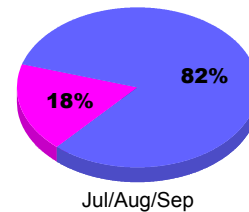

YTD Status Quo Clubs 2012-2013

Status Quo Clubs Compared to Status Quo Members

Legend: Status Quo Clubs (Cyan), Total Status Quo Members (Green)

MEMBERSHIP

Membership Results
2012-2013

Membership
2011-2012

Month	Net Memb Goal	Actual New Memb	Actual Dropped Memb	Gain/Loss of Memb	Gain/Loss of Memb
Jul/Aug/Sep		23	-28	-5	-13
Totals		23	-28	-5	-13

Membership Results 2012-2013

Goal, New, Dropped, Gain/Loss

Legend: Goal (Cyan), Actual (Green), Dropped (Yellow), Gain Loss (Magenta)

Comparison of Membership Gain/Loss

Current Year Compared to the Previous Year

Legend: Current Year (Cyan), Previous Year (Green)

Gender Comparison 2012-2013

Jul/Aug/Sep

Legend: Male (Blue), Female (Magenta)